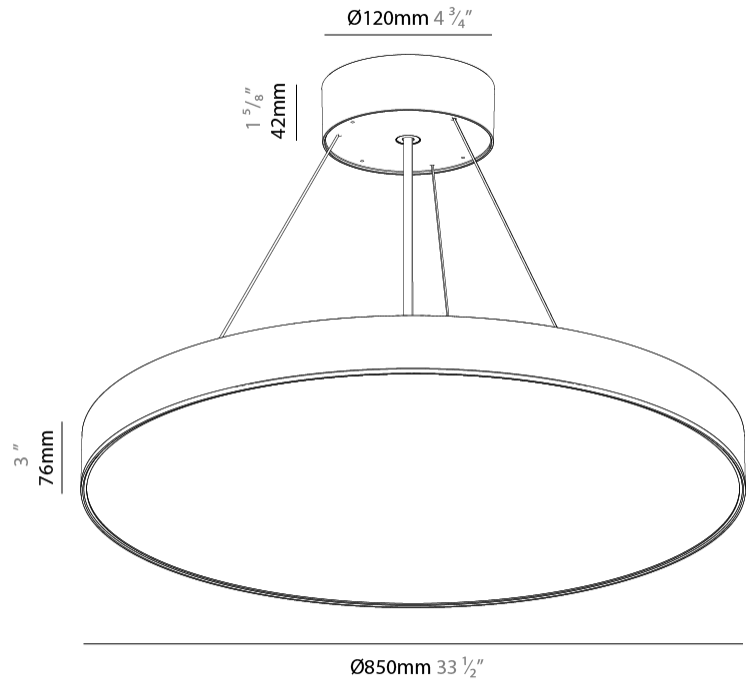

1. To build a product code in our configurator select the specify button on the base model # product page
2. To build a manual product code on this datasheet choose from the options listed below in blue font and add the suffix to the base model #

GENERAL

Series: Sign EVO
Partner: Prolicht
Division: Architectural
Installation: Suspension
Product Type: Pendant
Mounting Location: Ceiling
Light Distribution: Direct

PHYSICAL

Shape: Round
Diameter (mm): 850
Diameter (in): 33 7/16
Height (mm): 82
Height (in): 3 1/4
Weight (kg): 8.8
Diffuser: PMMA - Opal / Microprism / Clear Microprism
Fixture Finish: SSR / BKV / CWI / CRY / HAB / UFT / ITA / RUA / FTG / MYG / LOD / PUS / FRO / FUP / KIA / POP / BLS / SPG / MEY / GOH / CHC / COM / ABZ / JAG / OBR / MOS / ROR
Fixture Material: PMMA / Extruded Aluminum / Steel
Cable Details: 2000mm or 6000mm Transparent Cable

ELECTRICAL

Lamp Type: LED (Zhaga Standard)
Input Wattage (W): 89.5
Total Output Wattage (W): 80.9
Dimming: DALI Dimming / MATTER Dimming
Driver Included: Yes
Driver Location: Integrated
Driver Type: Constant Current - Universal
Driver Class: Class 2
Input Voltage (V): 120

LED

Color Temperature (°K): 2700-6500 Tunable White
Max. Delivered Lumen (lm): Max 13972
Nominal Lumen (lm): Max 15523
CRI: >90 CRI
Lamp Life (hrs): 50000

OPTICAL

RATINGS AND CERTIFICATIONS

Certified By: Certified for North American Standards
IP rating: IP40