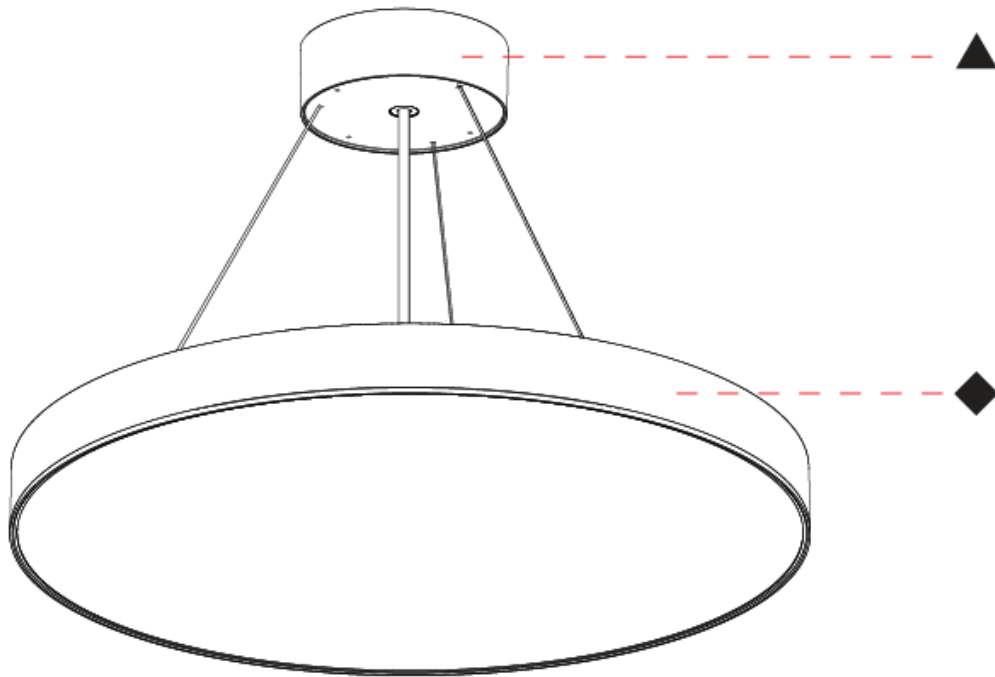

SIGN EVO SUSPENSION

A3001113-

PROJECT
TYPE
SPECIFIER
QUANTITY
DATE

A